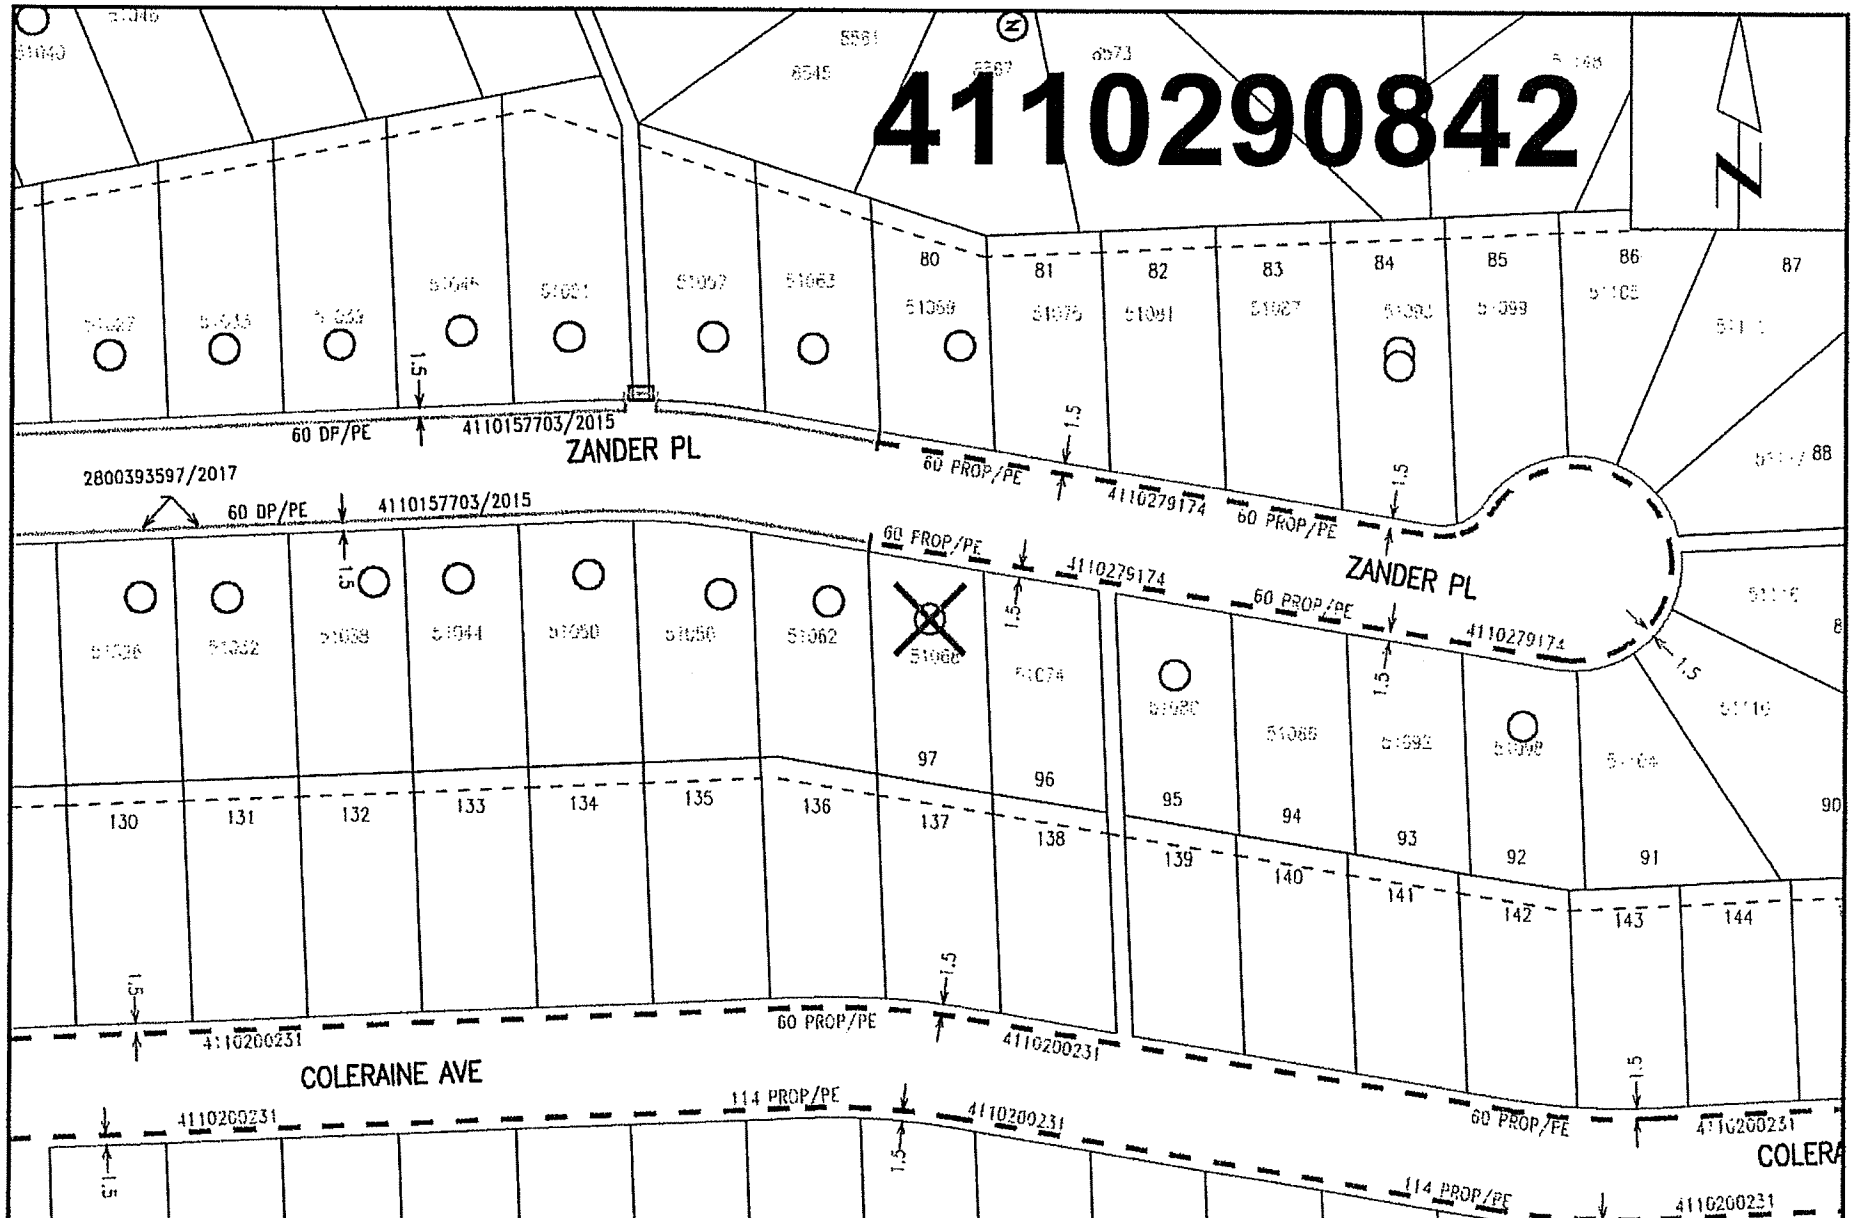

# 4110290842

Nearest Intersection: Sophie Cres and Willard Pl.  
Distance from lot to intersection is 154 meters (2 degrees West of North).  
View Scale: 1:1000

51068 Zander Pl, Chilliwack  
Order #: 30982495 Prem #: 10084287 City Limits: Chilliwack  
X: 1305733100.00 Y: 469056484.00  
2018/03/22